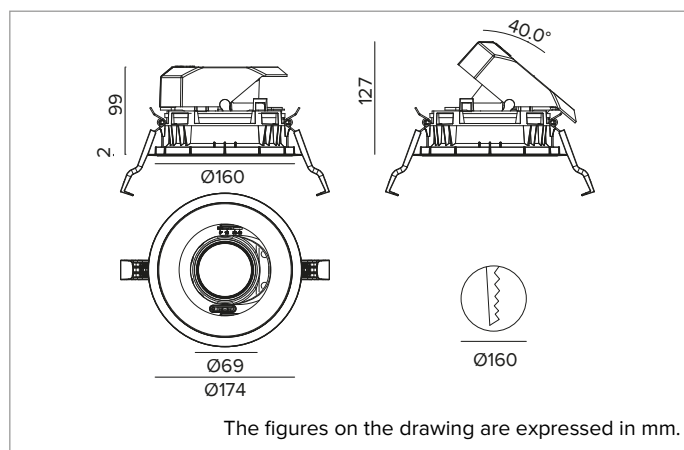

1T8620EL | CTEVO ARCHITECTURAL 160

Adjustable recessed LED projector in a trim version

		3500K	H(m)	D(m)	Emax(lx)
		Ra90		10°	
Fixture Power	14W	1	0.18	17299	
Source Flux	1196lm	2	0.35	4325	
Fixture Flux	941lm	3	0.53	1922	
Efficacy	66lm/W	4	0.70	1081	
TS1371	Imax=14464cd/klm	Imax	17299cd	5	0.88

Optic: REFLECTOR

Beam angles: NSP

Optical efficiency: 79%

Fixture flux: 941lm

Luminous efficacy: 66lm/W

Photobiological safety: Compliant with RG1 low risk group

MECHANICAL CHARACTERISTICS

Die-cast black painted anodised aluminium body and dissipator. Black colour cover. The optical unit can be adjusted up to 40° on the vertical plane with a mechanical beam locking system and a graduated scale, and 358° on the horizontal plane. Trim version with an integrated black ring.