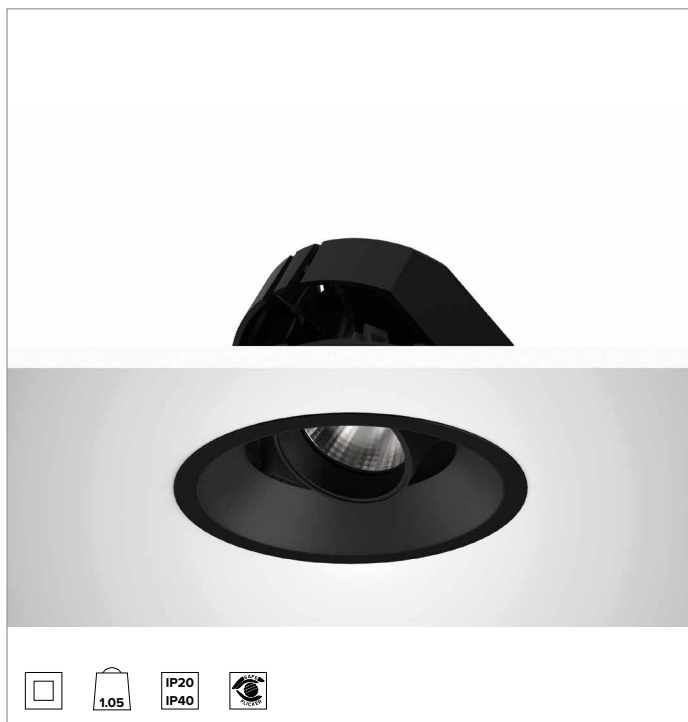

1T8620EL | CTEVO ARCHITECTURAL 160

Adjustable recessed LED projector in a trim version

		3500K	H(m)	D(m)	Emax(lx)
		Ra90		10°	
Fixture Power	14W	1	0.18	17299	
Source Flux	1196lm	2	0.35	4325	
Fixture Flux	941lm	3	0.53	1922	
Efficacy	66lm/W	4	0.70	1081	
TS1371	Imax=14464cd/klm	Imax	17299cd	5	0.88

CCT nominal: 3500K

Lifetime (L80/B10): >50000h tq +25°C

ILLUMINOTECHNICAL CHARACTERISTICS

NSP - precision optics with a black silicone cut off ring. Version with a convex faceted highly reflective anodised aluminium reflector and a holographic diffusion filter. UGR<19 (EN 12464-1).

Optic: REFLECTOR

Beam angles: NSP

Optical efficiency: 79%

Fixture flux: 941lm

Luminous efficacy: 66lm/W

Photobiological safety: Compliant with RG1 low risk group

MECHANICAL CHARACTERISTICS

Die-cast black painted anodised aluminium body and dissipator. Black colour cover. The optical unit can be adjusted up to 40° on the vertical plane with a mechanical beam locking system and a graduated scale, and 358° on the horizontal plane. Trim version with an integrated black ring.